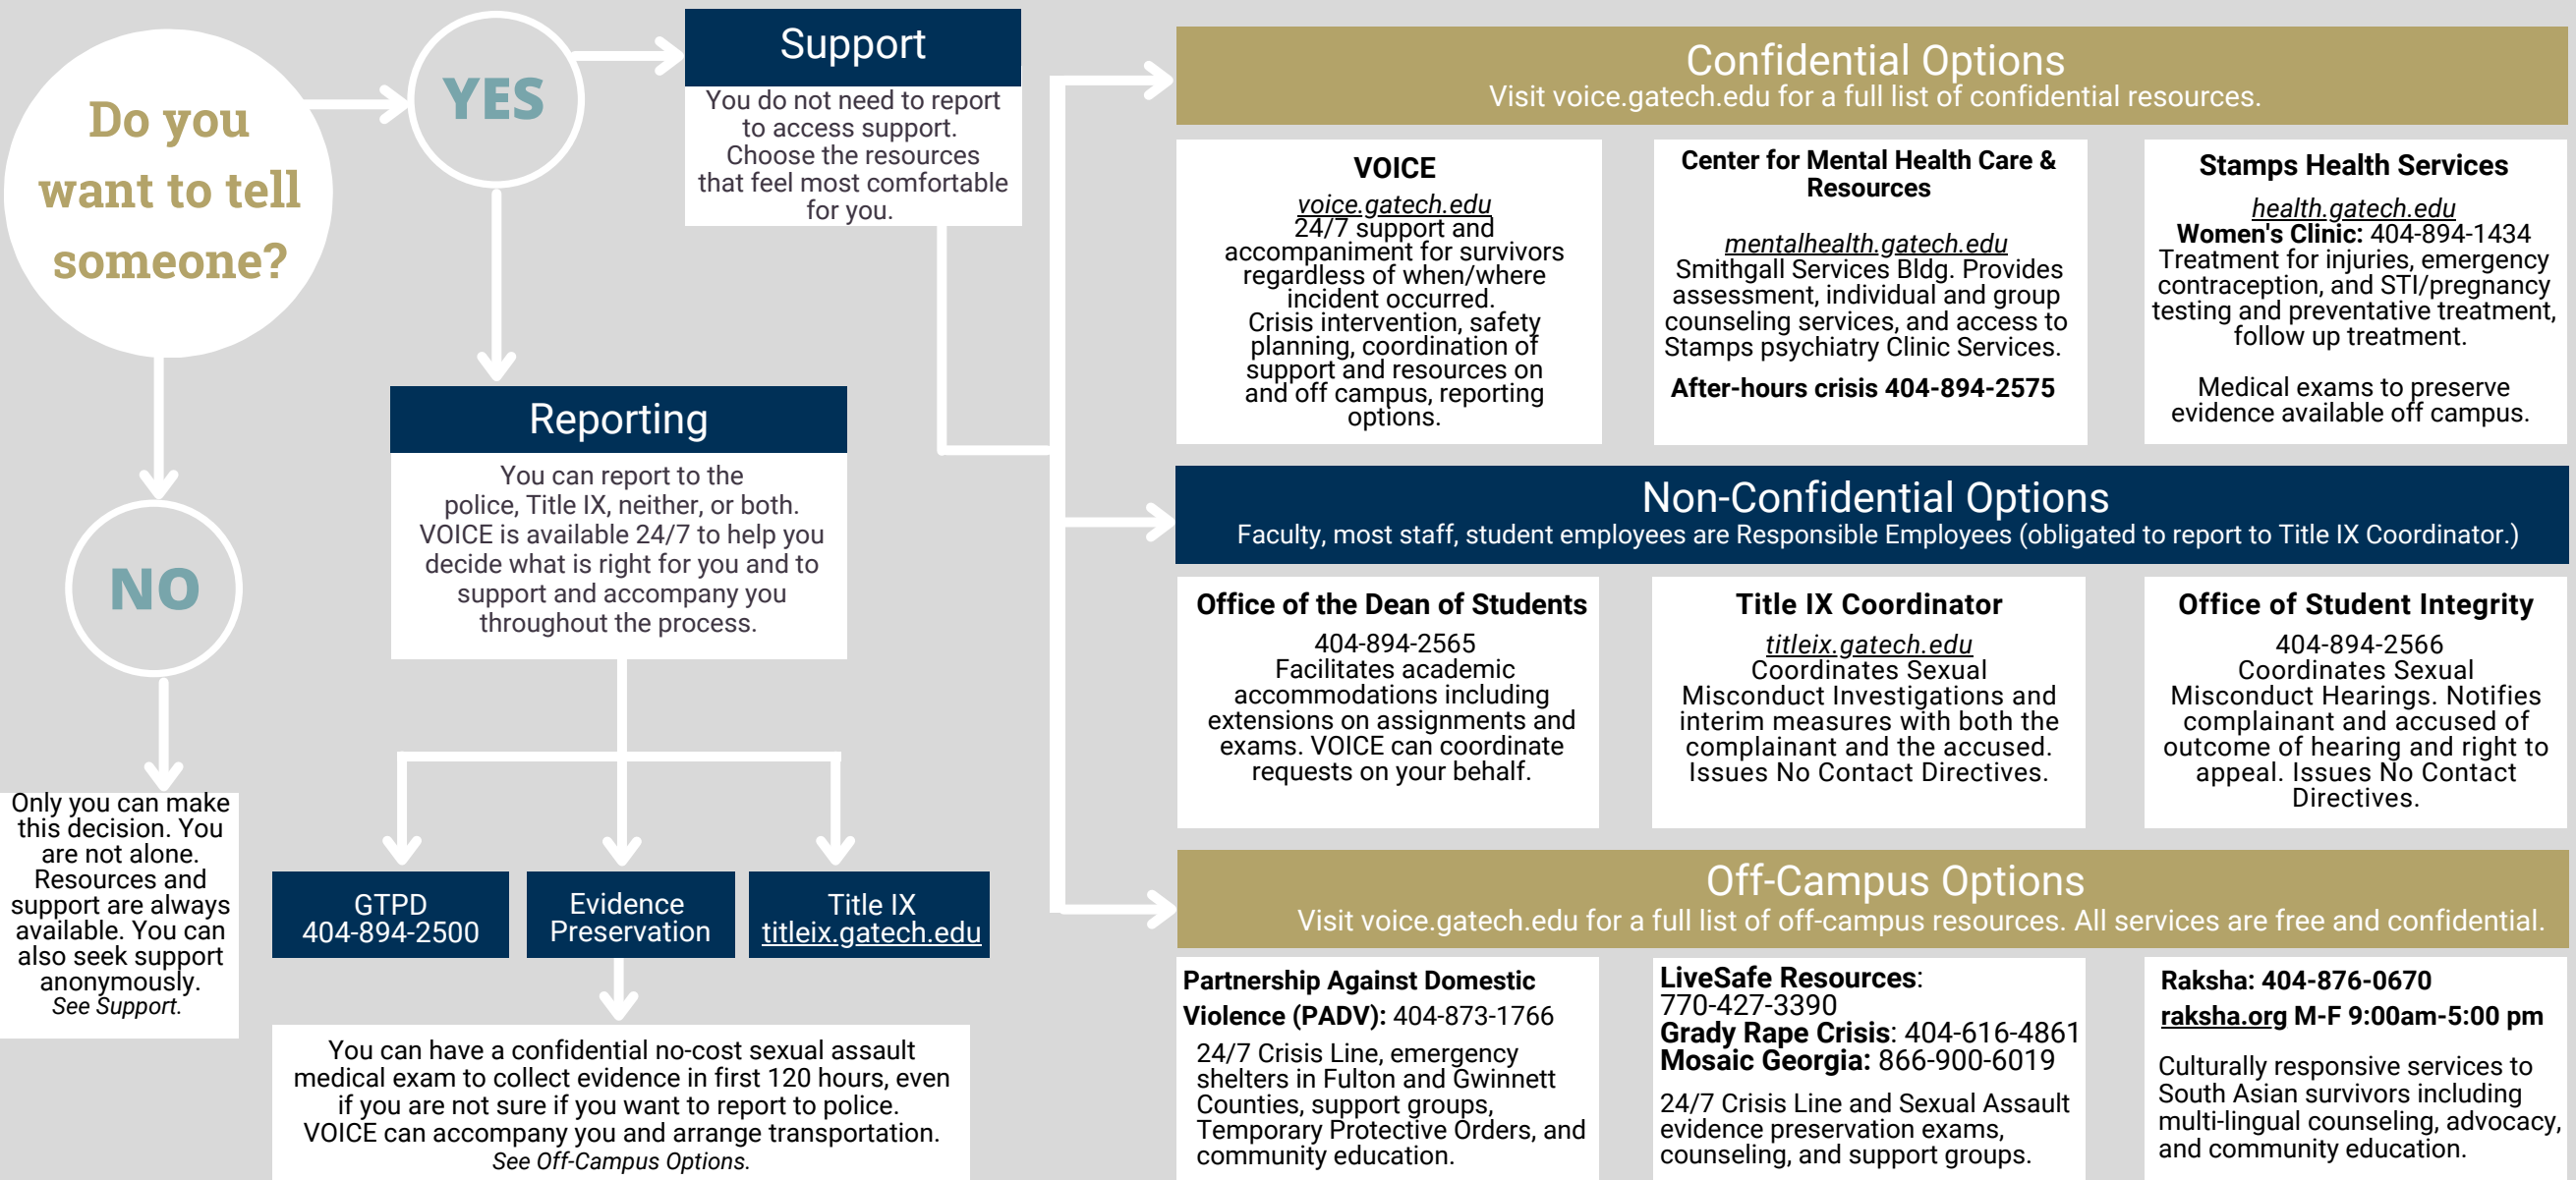

Options and Resources for Students

Sexual Assault | Domestic/Dating Violence | Stalking | Sexual Harassment | Sexual Exploitation

VOICE is Georgia Tech's Survivor Advocacy and Support Initiative
www.voice.gatech.edu | Information Line: 404-894-9000